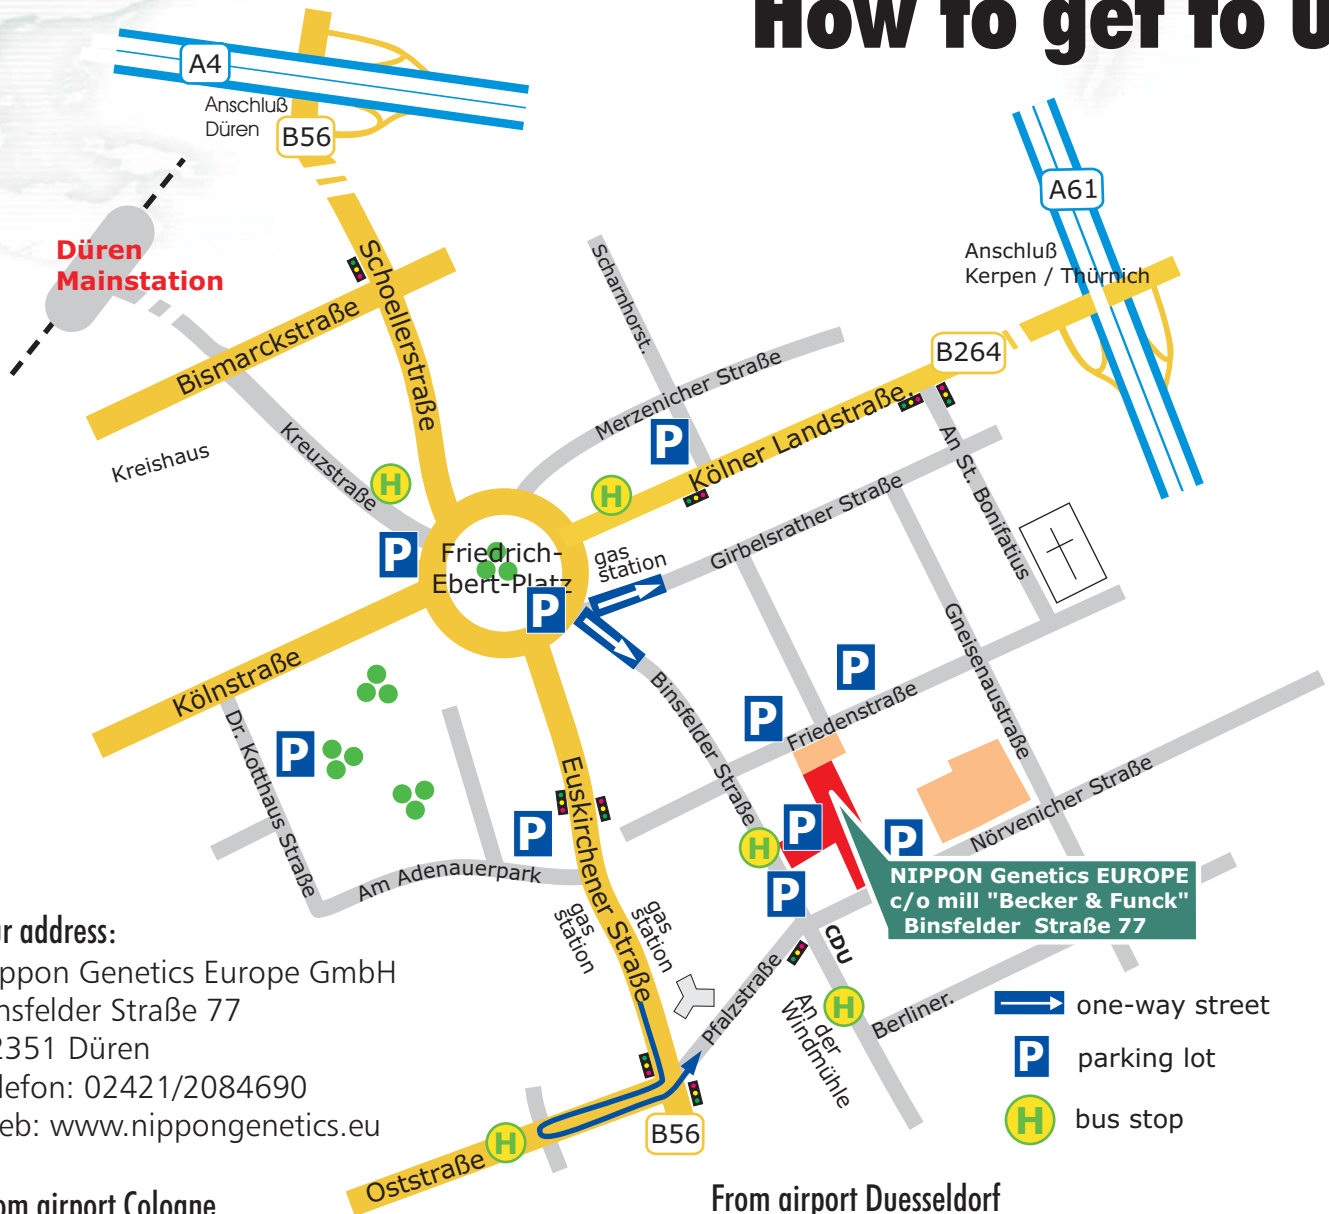

How to get to us

Our address:

Nippon Genetics Europe GmbH
Binsfelder Straße 77
52351 Düren
Telefon: 02421/2084690
Web: www.nippongenetics.eu

From airport Cologne

- By train:**
1. Go to railway station in the basement of the Arrival Terminal
 2. Buy a ticket on the ticket machine with destination "Düren". You must enter Single person and destination number 3900
 3. Go to track for City train S13 destination Cologne Central (Köln Hauptbahnhof)
 4. In Cologne Central station, go to track for City Train S12 with destination Düren (almost always platform 10 or 11)
- If you arrived at the train station in Düren please take a taxi to Binsfelder Strasse 77.

By car:

On the A 4 motorway (Cologne "Köln" - Aachen) leave the motorway at the Düren exit, then turn left towards Düren (B56), follow this street (approx. 8 km) until you enter a round about (Friedrich-Ebert-Platz). Take the third exit (close to the gas station) and take a right. (Binsfelder Strasse). After 250m on the left hand side you'll find the entrance of Becker & Funck (name of the factory). You'll find our name at the entrance board, so give us a ring and here we are.

By car:

Take the A 52 motorway towards Düsseldorf/ Mönchengladbach, then take the A 57 (towards Cologne "Köln") and then the A 46 (towards Jüchen/Grevenbroich), and finally the A 44 towards Aachen. Leave at the "Jülich-West" (Koslar) exit, at the roundabout take the exit towards Düren and follow this street until you reach Düren. Stay on the same road (approx. 8 km) until you'll reach a round about. (Friedrich-Ebert-Platz). Take the third exit (close to the gas station) and take a right. (Binsfelder Strasse). After 250m on the left hand side you'll find the entrance of Becker & Funck (name of the factory). You'll find our name at the entrance board, so give us a ring and here we are.